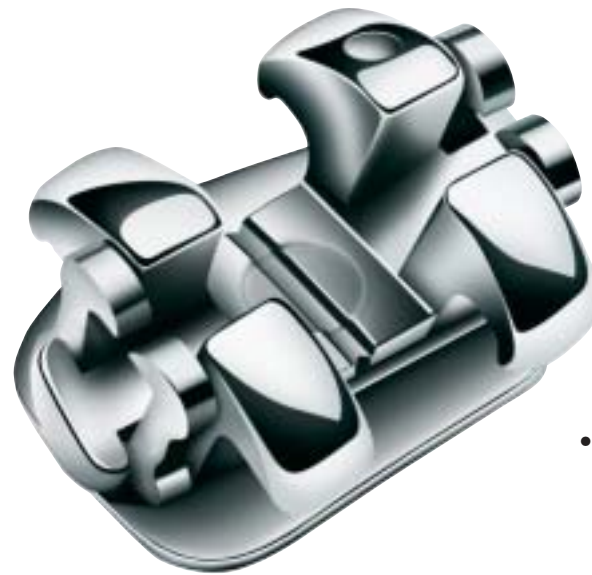

SMARTCLIP™
SELF-LIGATING APPLIANCE SYSTEM

*The modern choice
in orthodontics.*

SmartClip™
Braces

The intelligent choice.

SmartClip™ Self-Ligating Appliance System

A big change for the better.

The SmartClip™ Self-Ligating System technology eliminates the need for elastic ligatures. Instead, a clip does the trick.

- Easier to clean
- Quicker appointments without ligatures to change
- Comfortable fit
- Designed to help reduce treatment time
- Lowest profile self-ligating bracket

Q & A

What does “self-ligating” mean?

Self-ligating means that the brackets on your teeth do not require special ties or elastic bands to hold your archwire in contact with your brackets.

Are Self-Ligating braces right for me?

Self-ligating brackets are only used in certain circumstances. They are generally used where light corrective force is needed, so if you are interested in them, ask your orthodontist.

How do they feel once they’re put on?

3M Unitek works hard to find ways to continually reduce patient discomfort. SmartClip™ Self-ligating Braces use lighter forces and cause less friction than conventional braces resulting in a more comfortable fit for you.